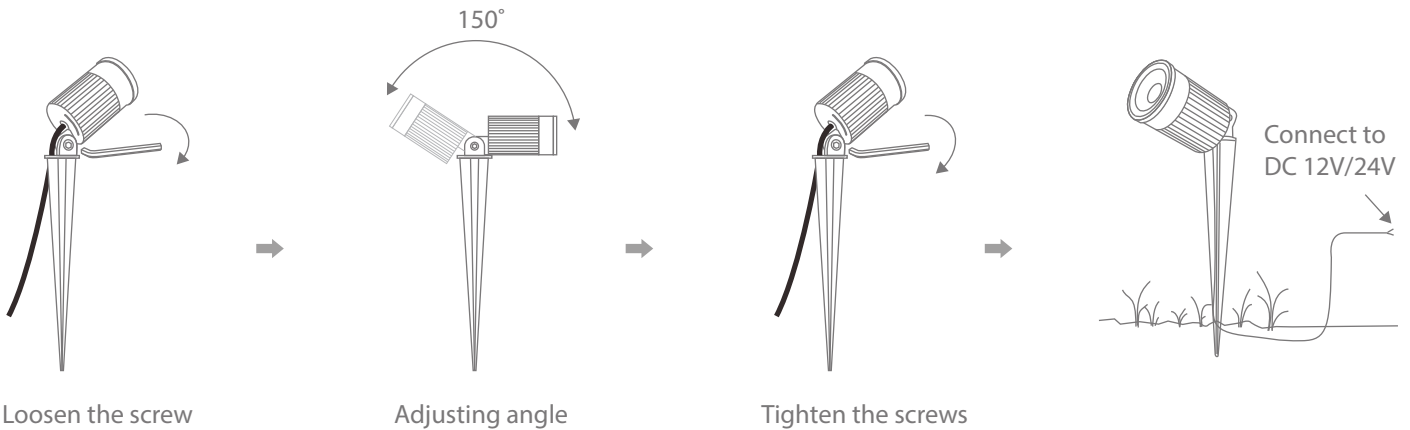

ZOOM SPIKE 30

December 1, 2023 9:27 AM

Order Code	Product Code	Description
25709	ZOOM-PRO-30	30W LED Garden light

Thank you for purchasing your new LED ZOOM-PRO, Please take the time to read and understand the instruction sheet below. Failure to do so may void warranty.

Specifications

Voltage:	12V/24V DC	Lumen (±5%):	Warm White - 1930lm Neutral White - 2070lm White - 2010lm	Dimmable:	No
Power:	30W	Beam Angle:	40°	CRI:	>80
IP Rating:	65	CCT:	3000K - 4000K - 5000K (Switchable)	Lifespan:	30,000hrs

*12V/24V DC Constant Voltage LED Driver required

Note: -The lamp must be installed by professional electrician
-Ensure the power supply is switched off before fitting this product

-Do not touch the lamp when in use
-Keep away from hot steam and corrosive gas